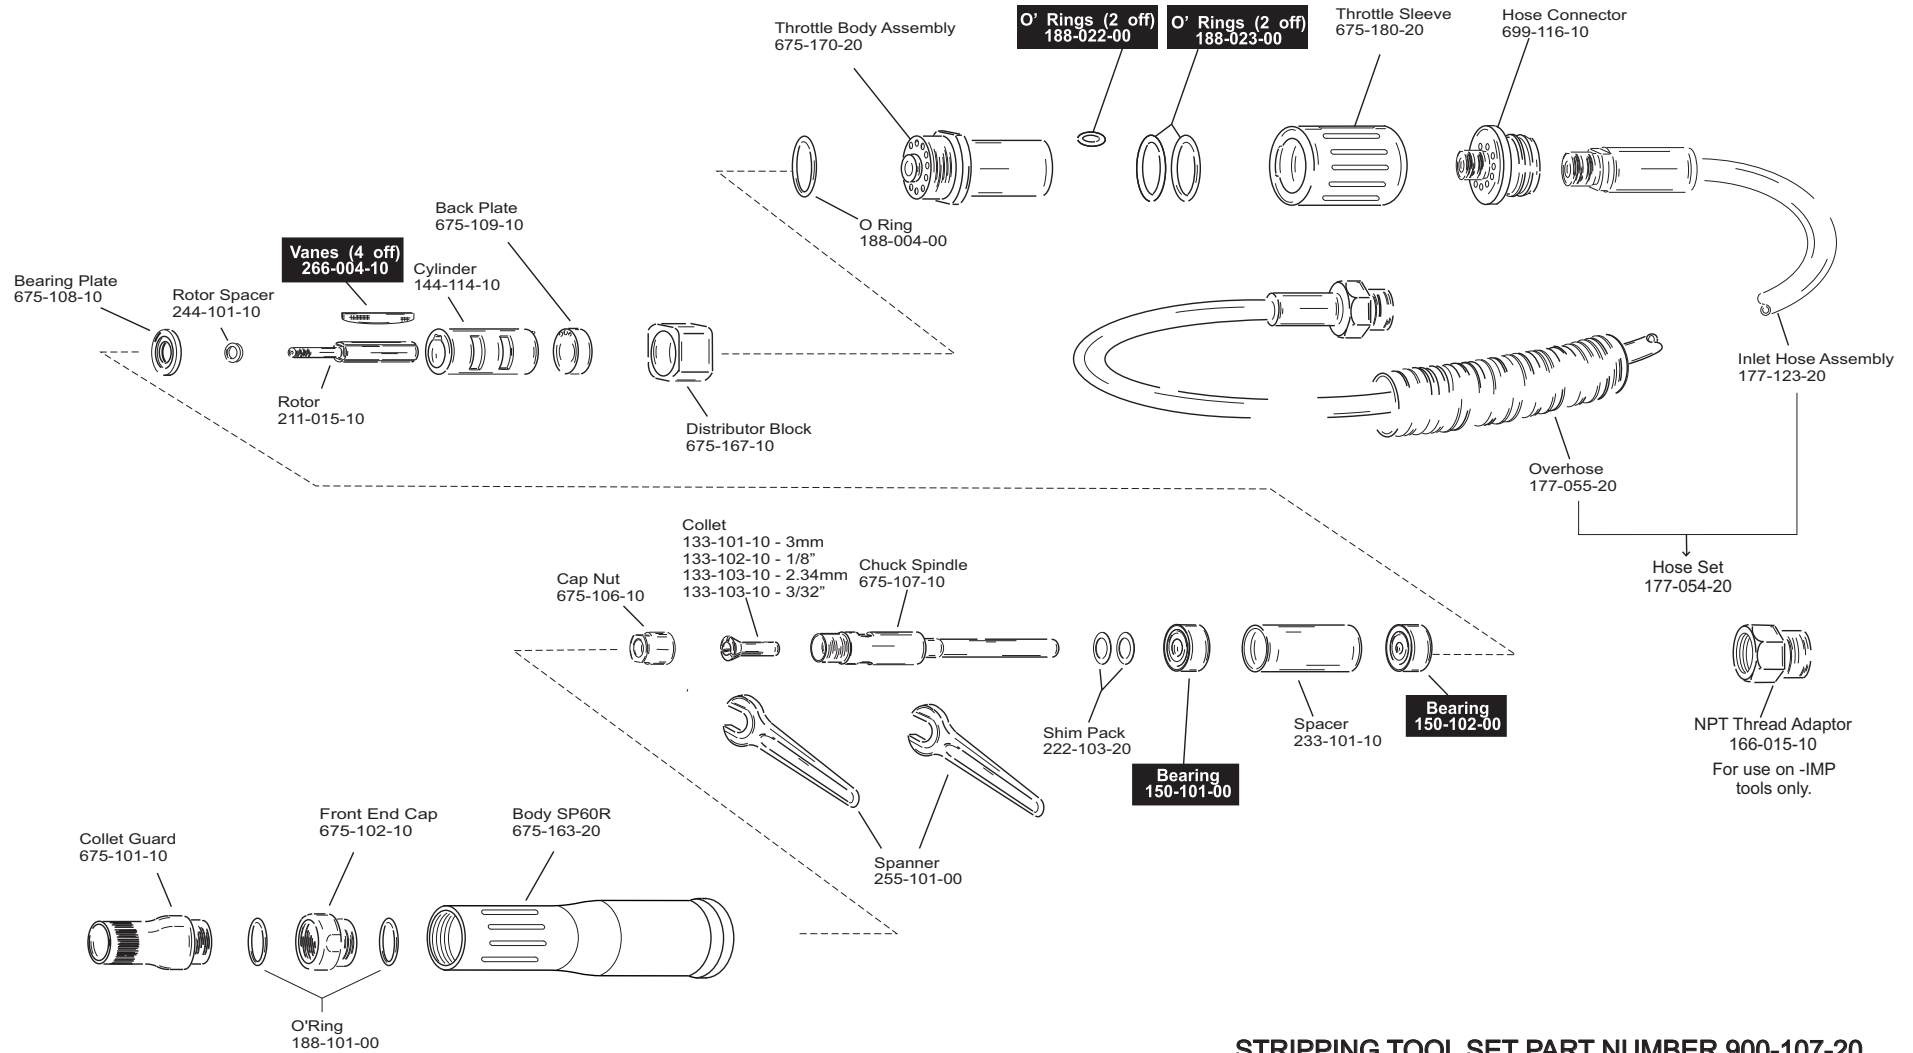

# SPM60R PARTS LIST

990-312-10 250918

**MOTOR SERVICE KIT**  
 All parts shown highlighted with a black box are included in SERVICE KIT 555-207-20

**STRIPPING TOOL SET PART NUMBER 900-107-20**

MODEL	R.P.M.	m <sup>3</sup> /min	kg	dB(A)	m/s <sup>2</sup>
SPM60R	60,000	0.2	0.17	68	<2.5